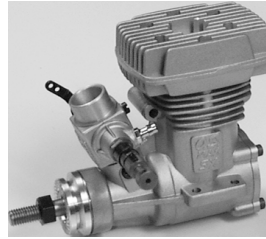

## Necessary Items "Not Included" in the kit.

6 Channel Helicopter Radio or Equivalent.

PG2000 II dual rate piezo gyro  
CN2018 (or equivalent)

Remote Glow Adapter  
CN2222

32-38 Helicopter Engine  
46-50 Helicopter Engine

\*Optional Glow Multiplier  
#CN3058 32-38  
#CN3059 46-50

5.5mm & 7mm nut driv-  
ers, Phillips Screw Driver,  
3mm & 4mm hex drivers

4 Way Wrench  
#CN2031

Ball Link  
Plier  
#CN2034

Metric  
Ruler

Glow Driver w/Charger

Electric or Hand  
Fuel Pump

Hobby  
Scissors