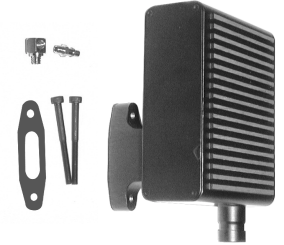

## Necessary Items "Not Included" in the kit.

6 Channel Helicopter Radio or Equivalent.

PG2000 II dual rate piezo gyro  
CN2018 (or equivalent)

Remote Glow Adapter  
CN2222

32-38 Helicopter Engine  
46-50 Helicopter Engine

\*Optional Glow Multiplier  
#CN3058 32-38  
#CN3059 46-50